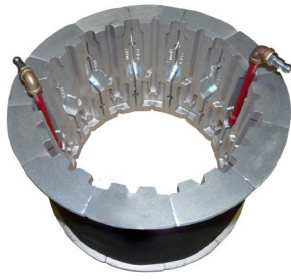

EXPANDING RIMS

AVAILABLE SIZES

9.410
14" - 17" x 7 1/8"

10.410
17" - 20" x 8 1/4"

11.410
20" - 22.5" x 9"

12.410
22" - 24.5" x 9"

13.410
20" - 22.5" x 11 3/4"

14.710
14" - 17" x 10"

172010
17" - 20" x 10"

Expandable rims are available for the following products

TI-95 Tire Inspector

TI-96 Tire Inspector

STE-M Tire Inspector

Rev. 04.15.2019

Made in the USA at our plant in Monticello, MN
3451 South 40th Street, Phoenix, Arizona | www.buytsi.com
Ph: 800.223.4540 | Fax: 602.437.5025 | Email: sales@buytsi.com