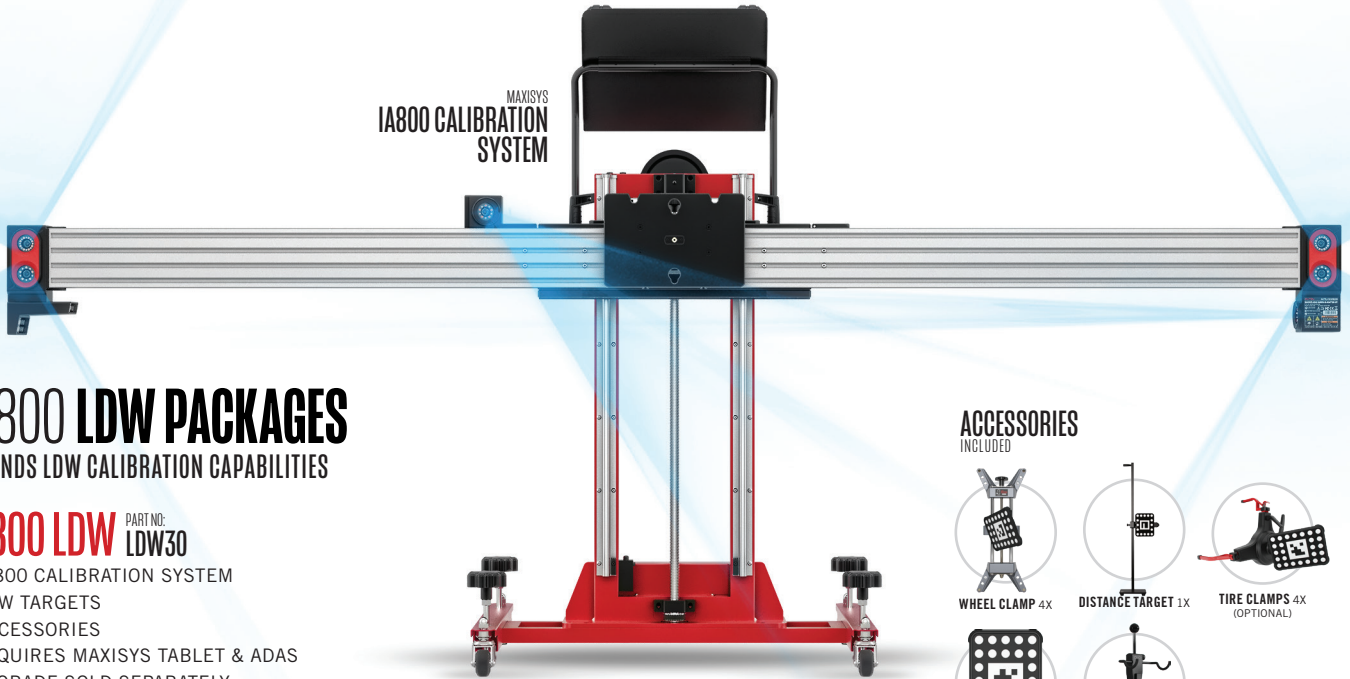

MAXISYS  
I1800 CALIBRATION  
SYSTEM

**I1800 LDW PACKAGES**  
EXPANDS LDW CALIBRATION CAPABILITIES

**I1800 LDW** PART NO: LDW30

- I1800 CALIBRATION SYSTEM
- LDW TARGETS
- ACCESSORIES
- REQUIRES MAXISYS TABLET & ADAS UPGRADE SOLD SEPARATELY

**I1800 LDW + TABLET** PART NO: LDW30T

- I1800 CALIBRATION SYSTEM
- LDW TARGETS
- ACCESSORIES
- MAXISYS MS909 TABLET
- MAXIFLASH VCI
- ADAS SOFTWARE UPGRADE

ACCESSORIES  
INCLUDED

**LANE DEPARTURE WARNING**