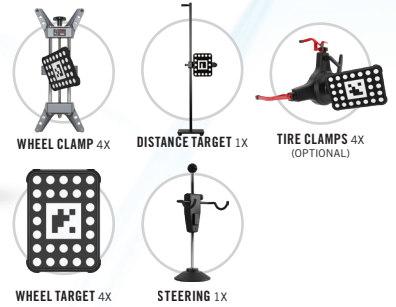

MAXISYS  
I1800 CALIBRATION  
SYSTEM

**I1800 LDW PACKAGES**  
EXPANDS LDW CALIBRATION CAPABILITIES

**I1800 LDW** PART NO: LDW30

- I1800 CALIBRATION SYSTEM
- LDW TARGETS
- ACCESSORIES
- REQUIRES MAXISYS TABLET & ADAS UPGRADE SOLD SEPARATELY

**I1800 LDW + TABLET** PART NO: LDW30T

- I1800 CALIBRATION SYSTEM
- LDW TARGETS
- ACCESSORIES
- MAXISYS MS909 TABLET
- MAXIFLASH VCI
- ADAS SOFTWARE UPGRADE

ACCESSORIES  
INCLUDED

**LANE DEPARTURE WARNING**